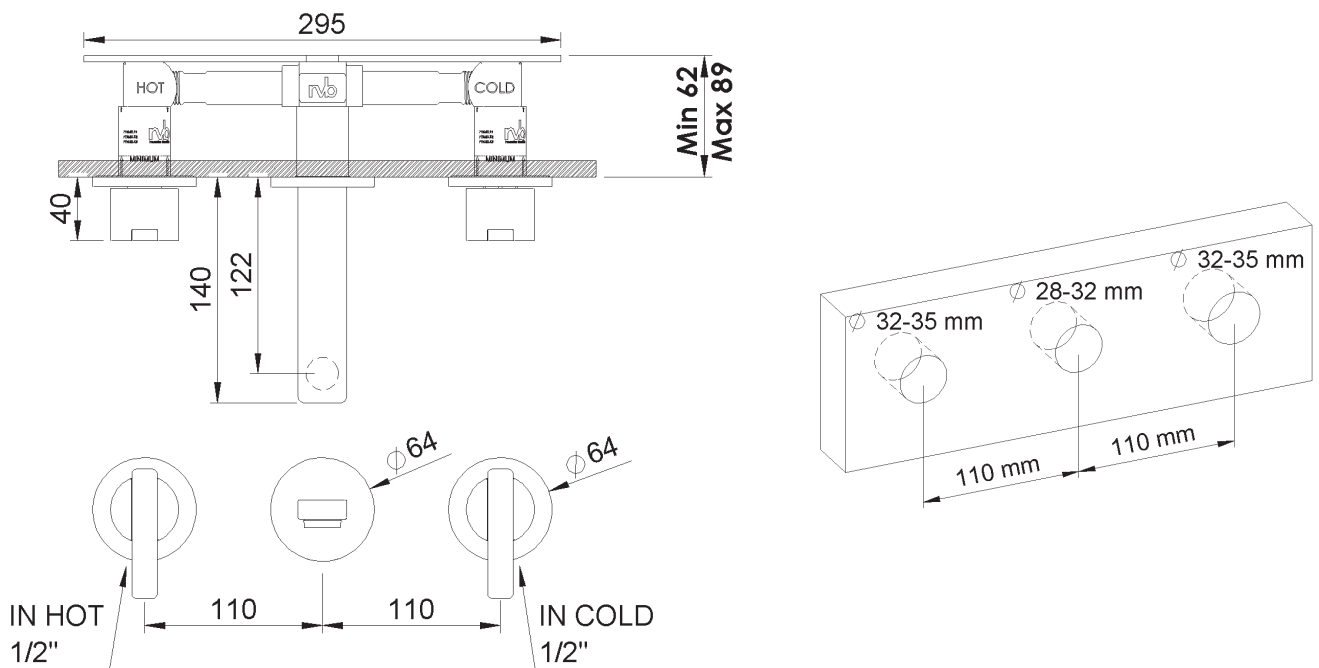

PRODUCT TECHNICAL SHEET

Collection :

Line

Ref. :

4075.--.50

Batterie lavabo murale 3 trous à encastrer, bec 122 mm

Inbouw 3-gats mengkraan voor wandmontage, uitloop 122 mm

Concealed wall-mounted 3-hole washbasin mixer, spout 122 mm

Picture

Product details

Flow at 3 bar : Restricted 5 l/min

Internal mechanism : Ceramic valve 1/4 turn

Technical drawing

RB0.V01